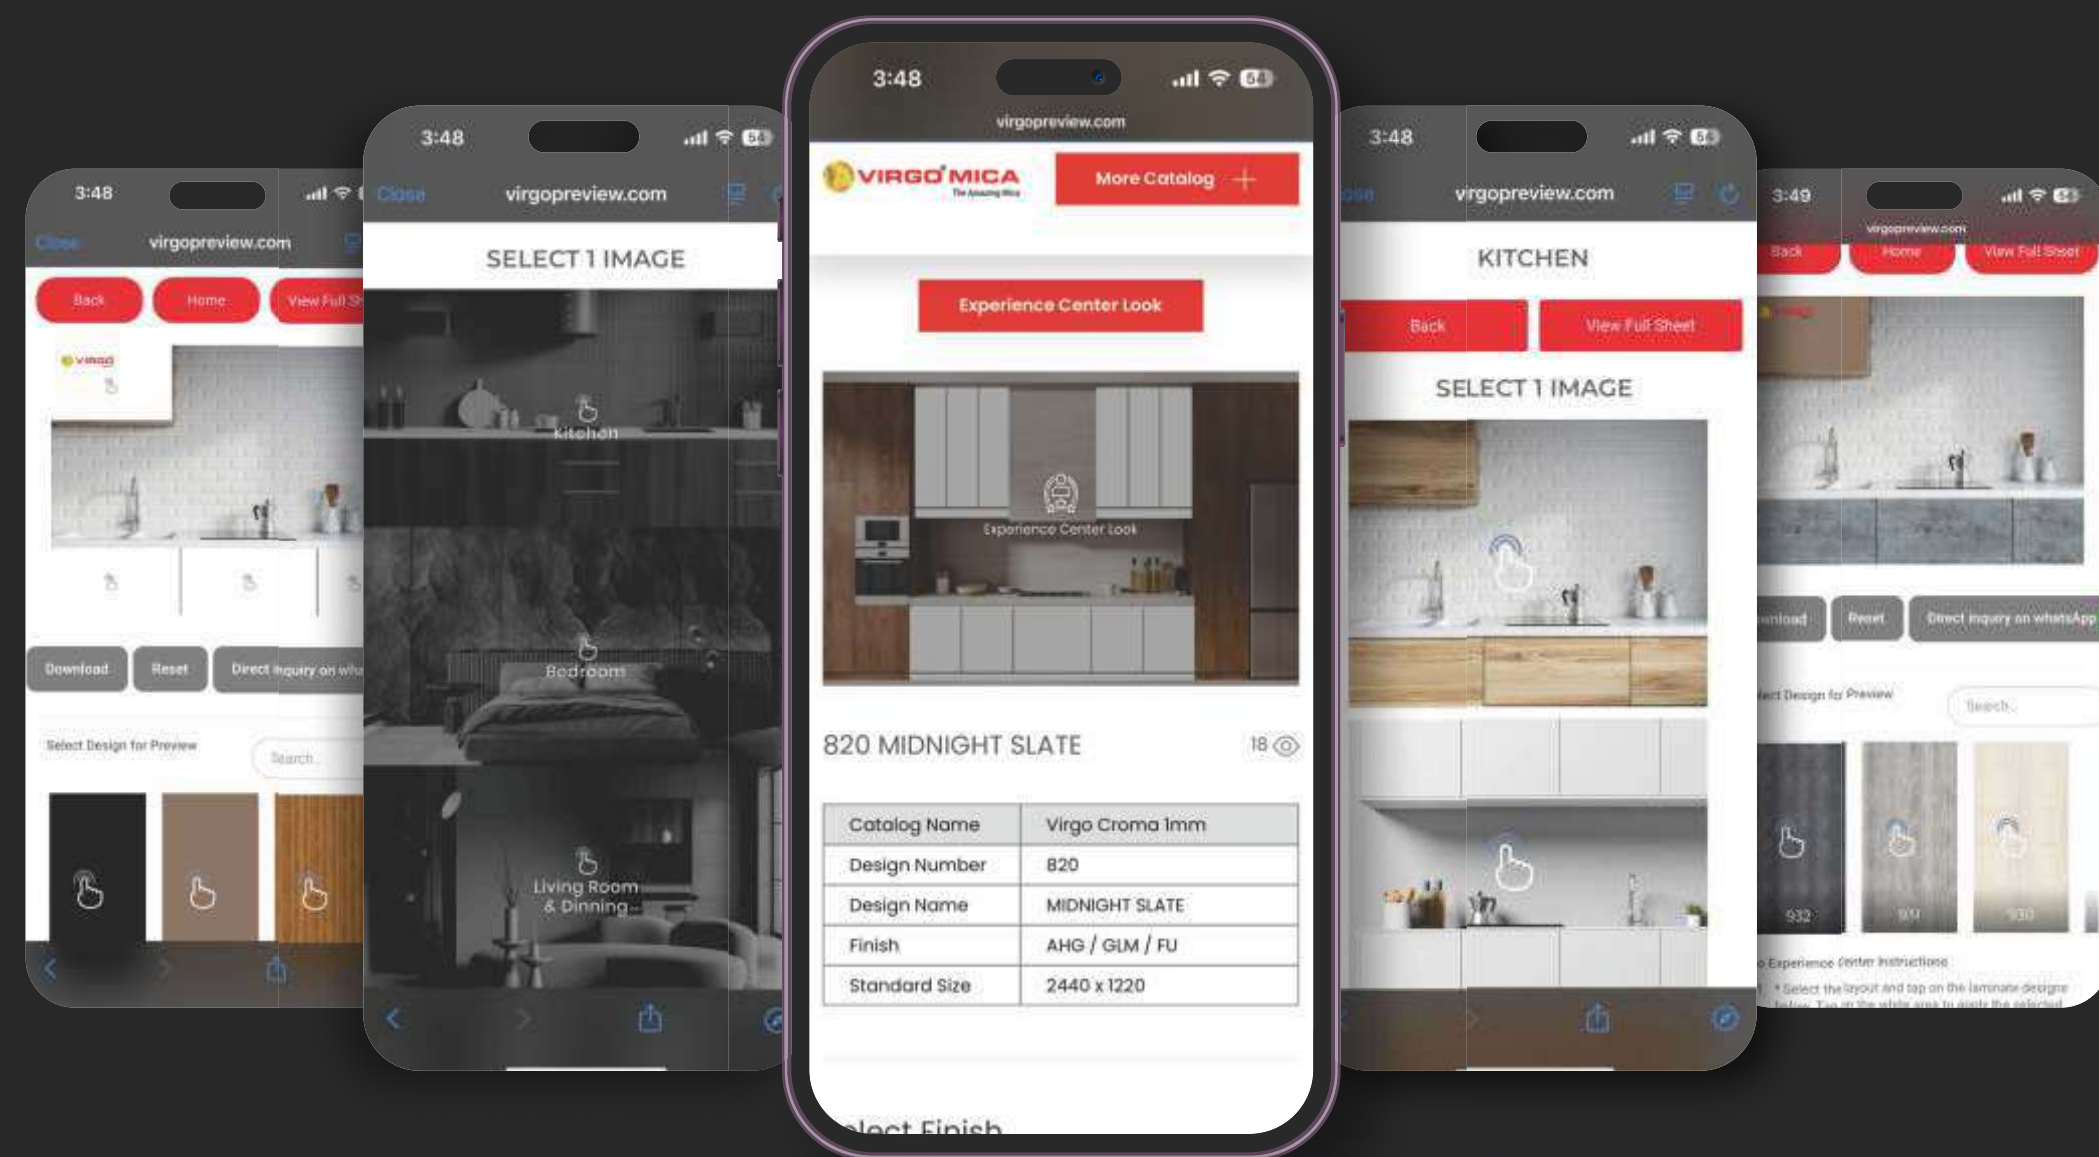

**TRUSTED BY EXPERTS,
LOVED BY CUSTOMERS**

Scan the QR Code to watch the video

DESIGN

Look for this icon and scan the QR code to experience the amazing 360° view

GET DESIGN IDEAS IN SIMPLE STEPS

Scan the QR code to explore laminates for kitchens, living rooms, dining areas, bedrooms, bathrooms, offices, receptions, restaurants, and more.

EXPERIENCE CENTRE

Allows you to bring your architectural vision to life, creating spaces that reflect your imagination

WHAT DO YOU GET AFTER SCANNING?

- **Full Sheet View** – See the complete laminate sheet with details and a 2D image. Select laminates in any finish and make an inquiry by clicking the WhatsApp icon or simply filling out the form below.
- **360° View** – Check out laminates in a complete 360° view of the space.
- **Experience Center** – Choose an interior space, pick a layout, and try different laminates to see how they look.