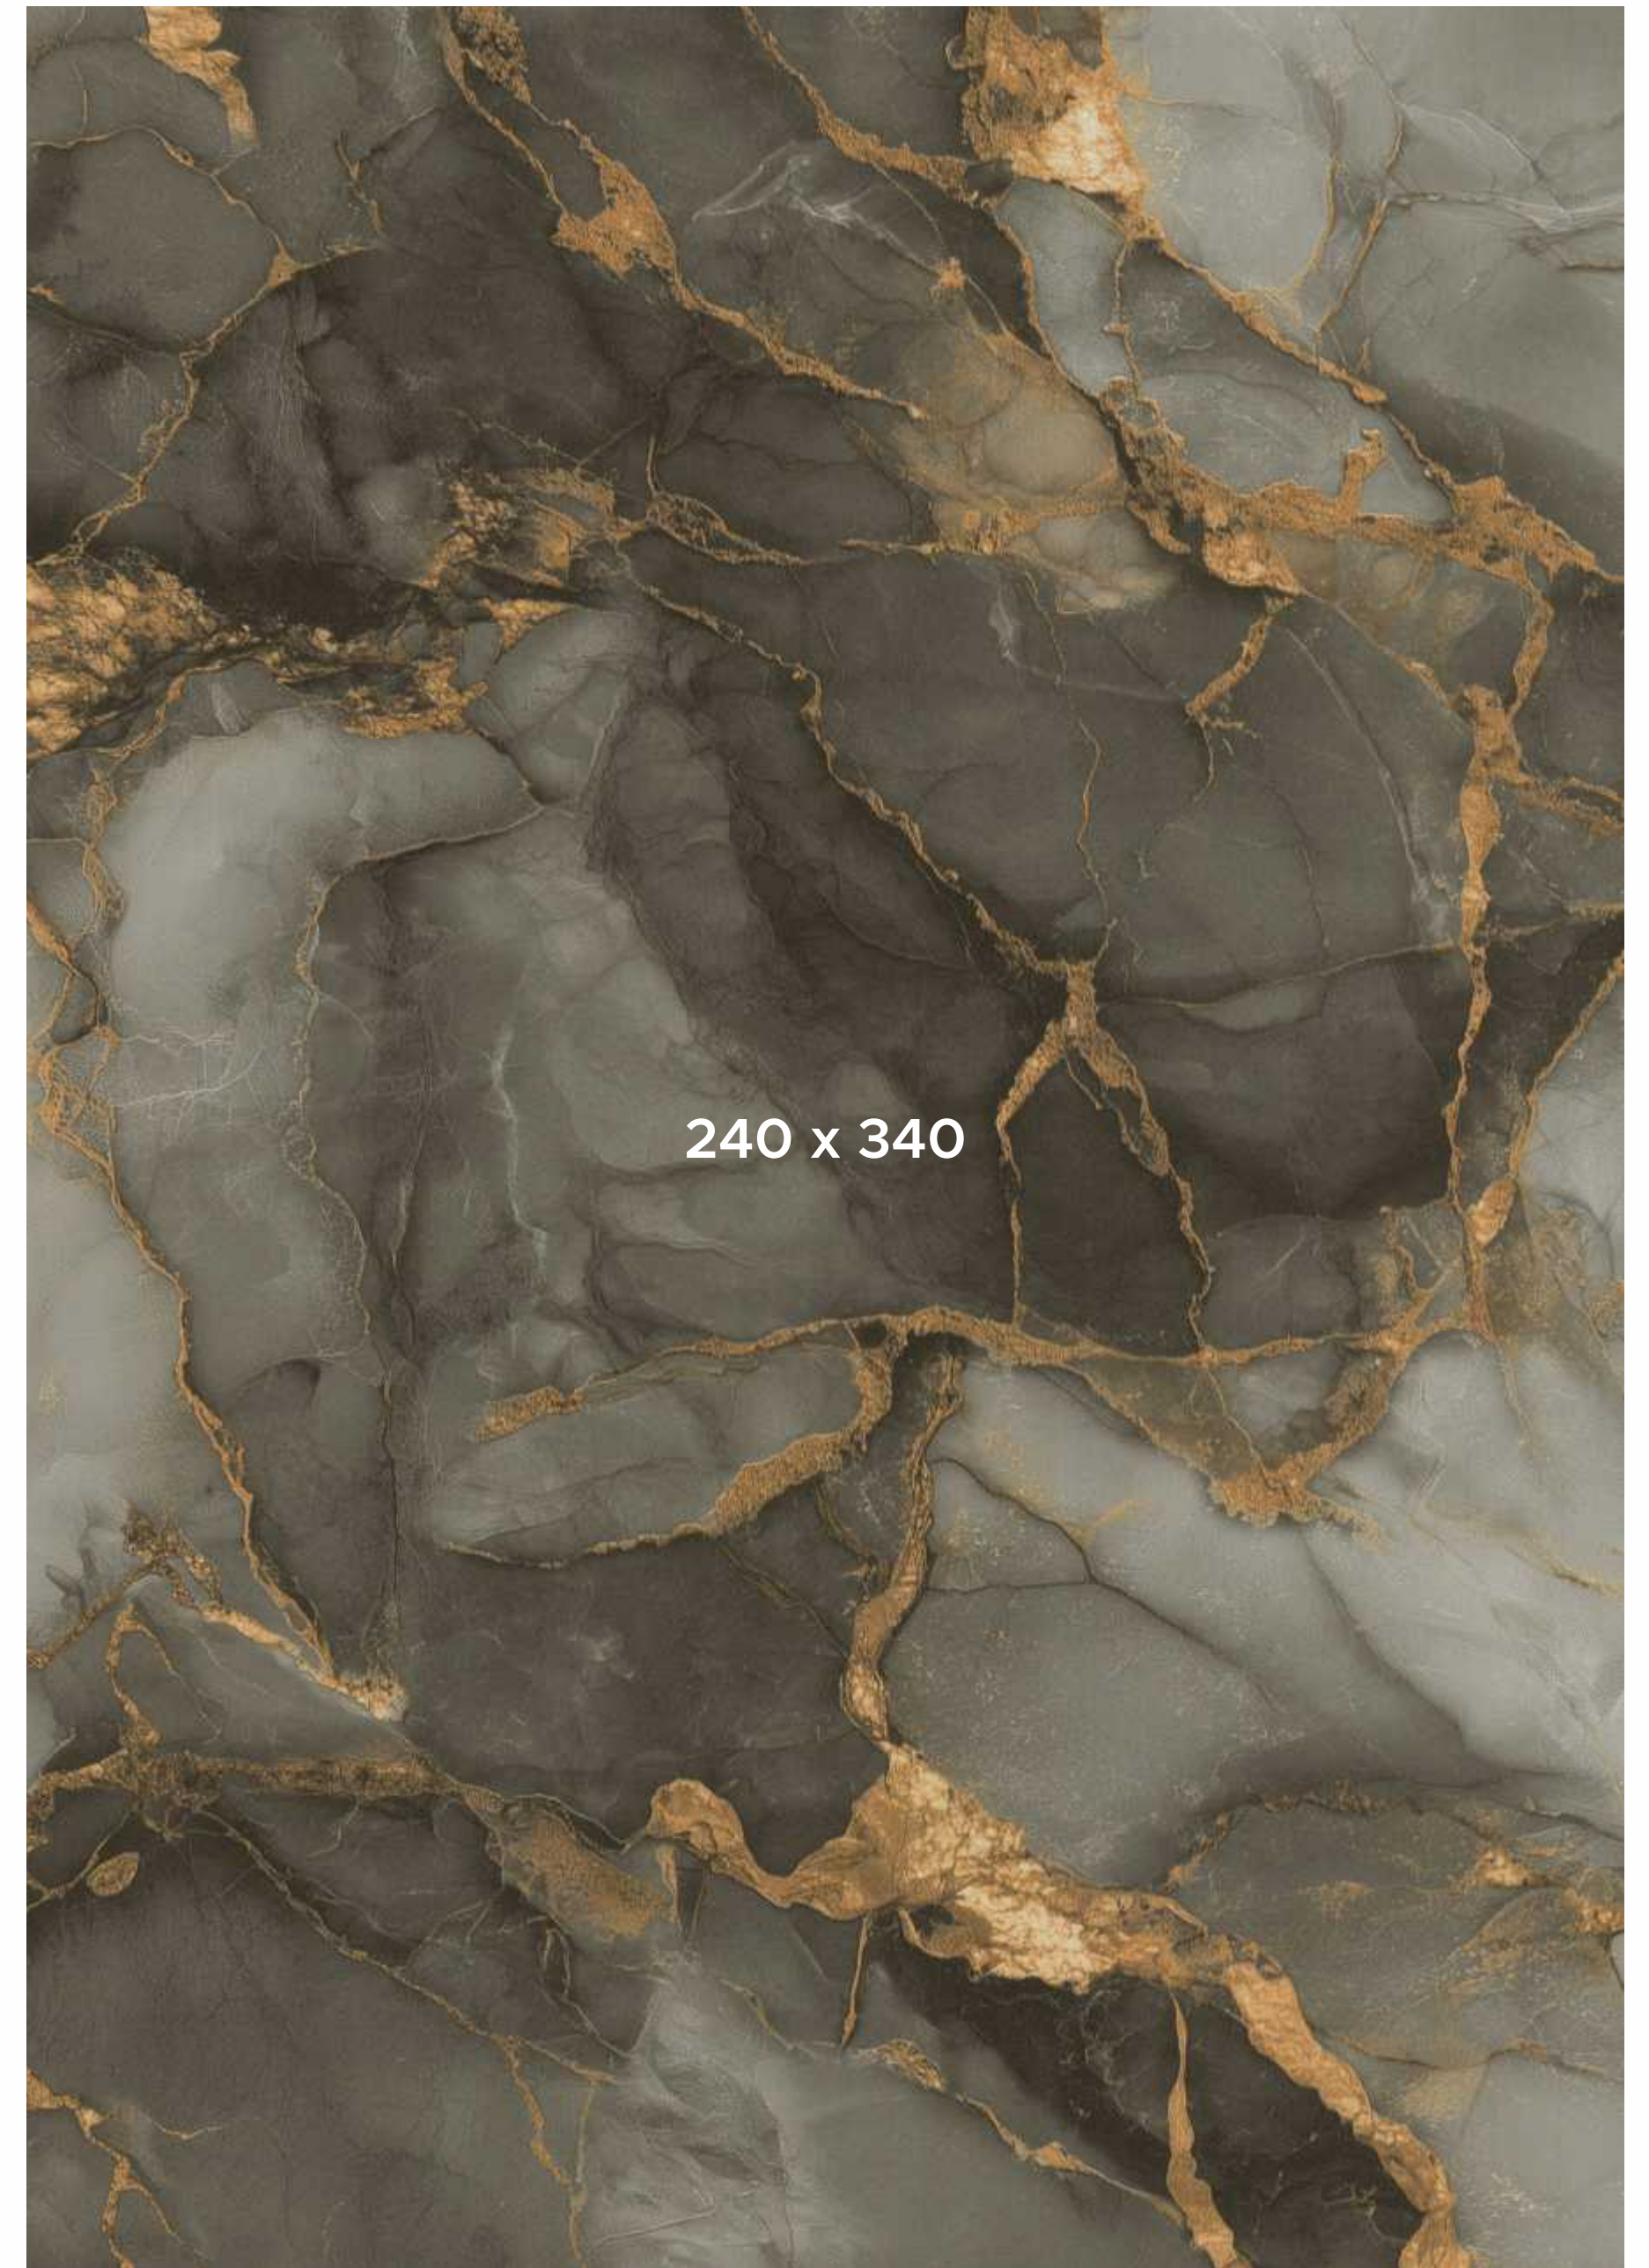

190 x 340

x 340

≡ 4263 HG | DESERT VEINS ≡ **NEW**

G
R
A
N
D
A
U
R
A

An exquisite magnificence that
feels timelessly unmatched

240 x 340

4264 HG | MOLTEN VEIN **NEW**

190 x 340